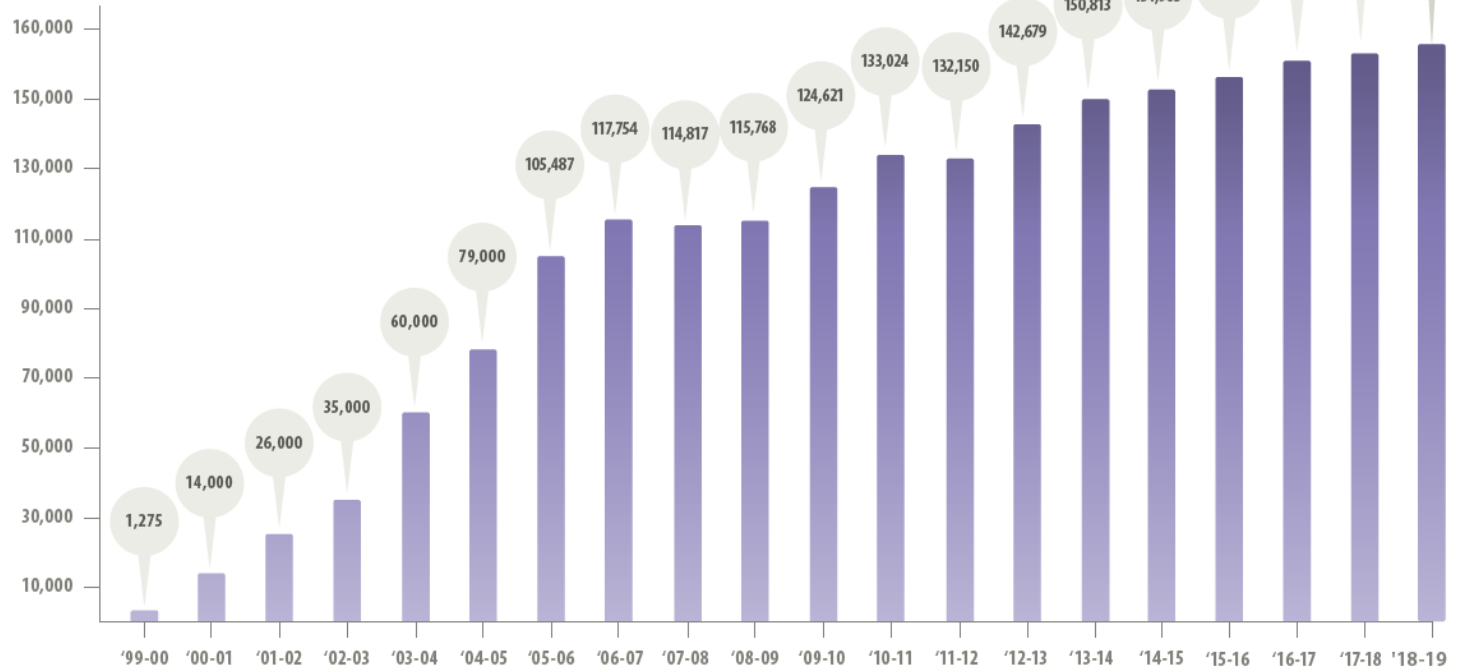

Synopsys Outreach Foundation

2018 California Impact Report

Number of science project experiences enabled each year. Totaling 2.1M since 1999

Student & Teacher Support

2018-'19 Academic Year

102,750
Poster boards