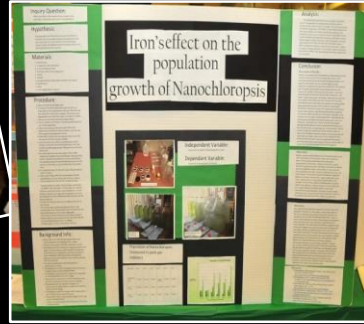

Synopsys Outreach Foundation

2018 California Impact Report

Number of science project experiences enabled each year. Totaling 2.1M since 1999

Student & Teacher Support

2018-'19 Academic Year

102,750
Poster boards